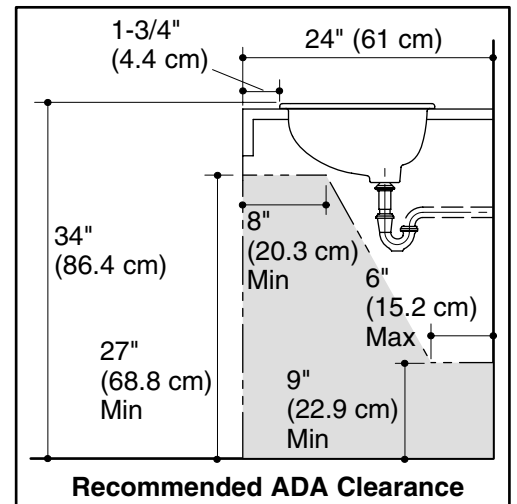

STERLING®

A KOHLER COMPANY

STINSON®

SELF-RIMMING LAVATORY 442007

ADA

Features

- Vitreous china
- Self-rimming
- 5-year limited warranty
- 20" (50.8 cm) x 14" (35.5 cm) x 7-1/8" (18.1 cm)

Codes/Standards Applicable

Specified model meets or exceeds the following:

- ADA
- ASME A112.19.2/CSA B45.1
- ICC/ANSI A117.1

Colors/Finishes

- 0: White
- Other: Refer to Price Book for additional colors/finishes

Specified Model

Model	Description	Colors/Finishes	
442007	Lavatory	<input type="checkbox"/> 0	<input type="checkbox"/> Other _____

Technical Information

Fixture*:	basin area	water depth
Lavatory	18-3/16" (46.1 cm) x 12-3/16" (30.9 cm)	5" (12.7 cm)
Drain	1-3/4" (4.4 cm) D.	
Drain Hole	1-11/16" (4.3 cm) D.	
* Approximate measurements for comparison only.		

Product Diagram