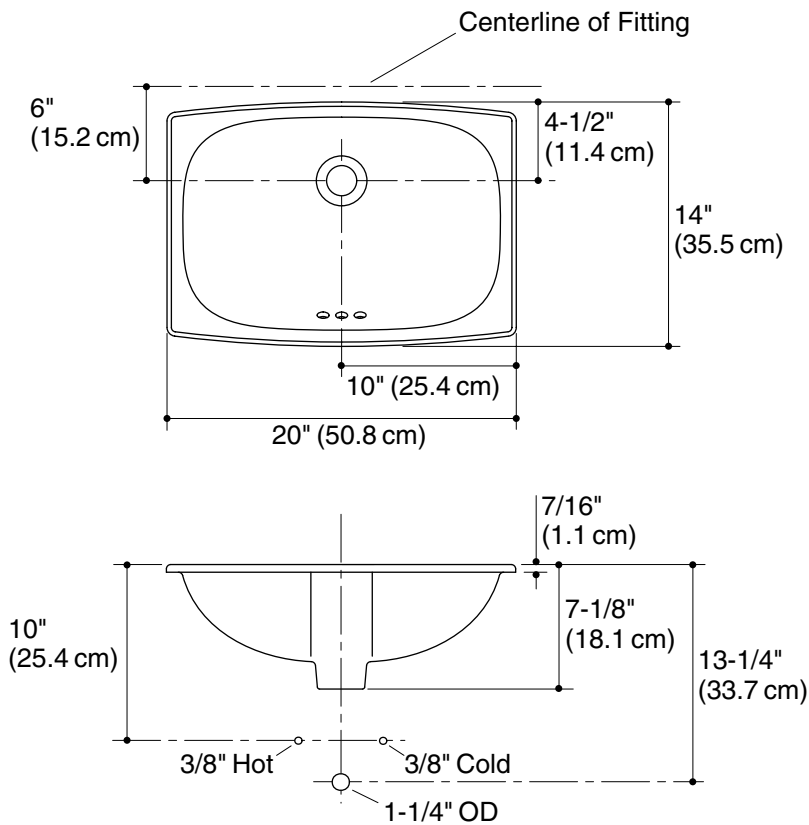

STERLING®

A KOHLER COMPANY

STINSON®

SELF-RIMMING LAVATORY 442007

ADA

Features

- Vitreous china
- Self-rimming
- 5-year limited warranty
- 20" (50.8 cm) x 14" (35.5 cm) x 7-1/8" (18.1 cm)

Codes/Standards Applicable

Technical Information

Fixture*:	basin area	water depth
Lavatory	18-3/16" (46.1 cm) x 12-3/16" (30.9 cm)	5" (12.7 cm)
Drain	1-3/4" (4.4 cm) D.	
Drain Hole	1-11/16" (4.3 cm) D.	
* Approximate measurements for comparison only.		

Product Diagram