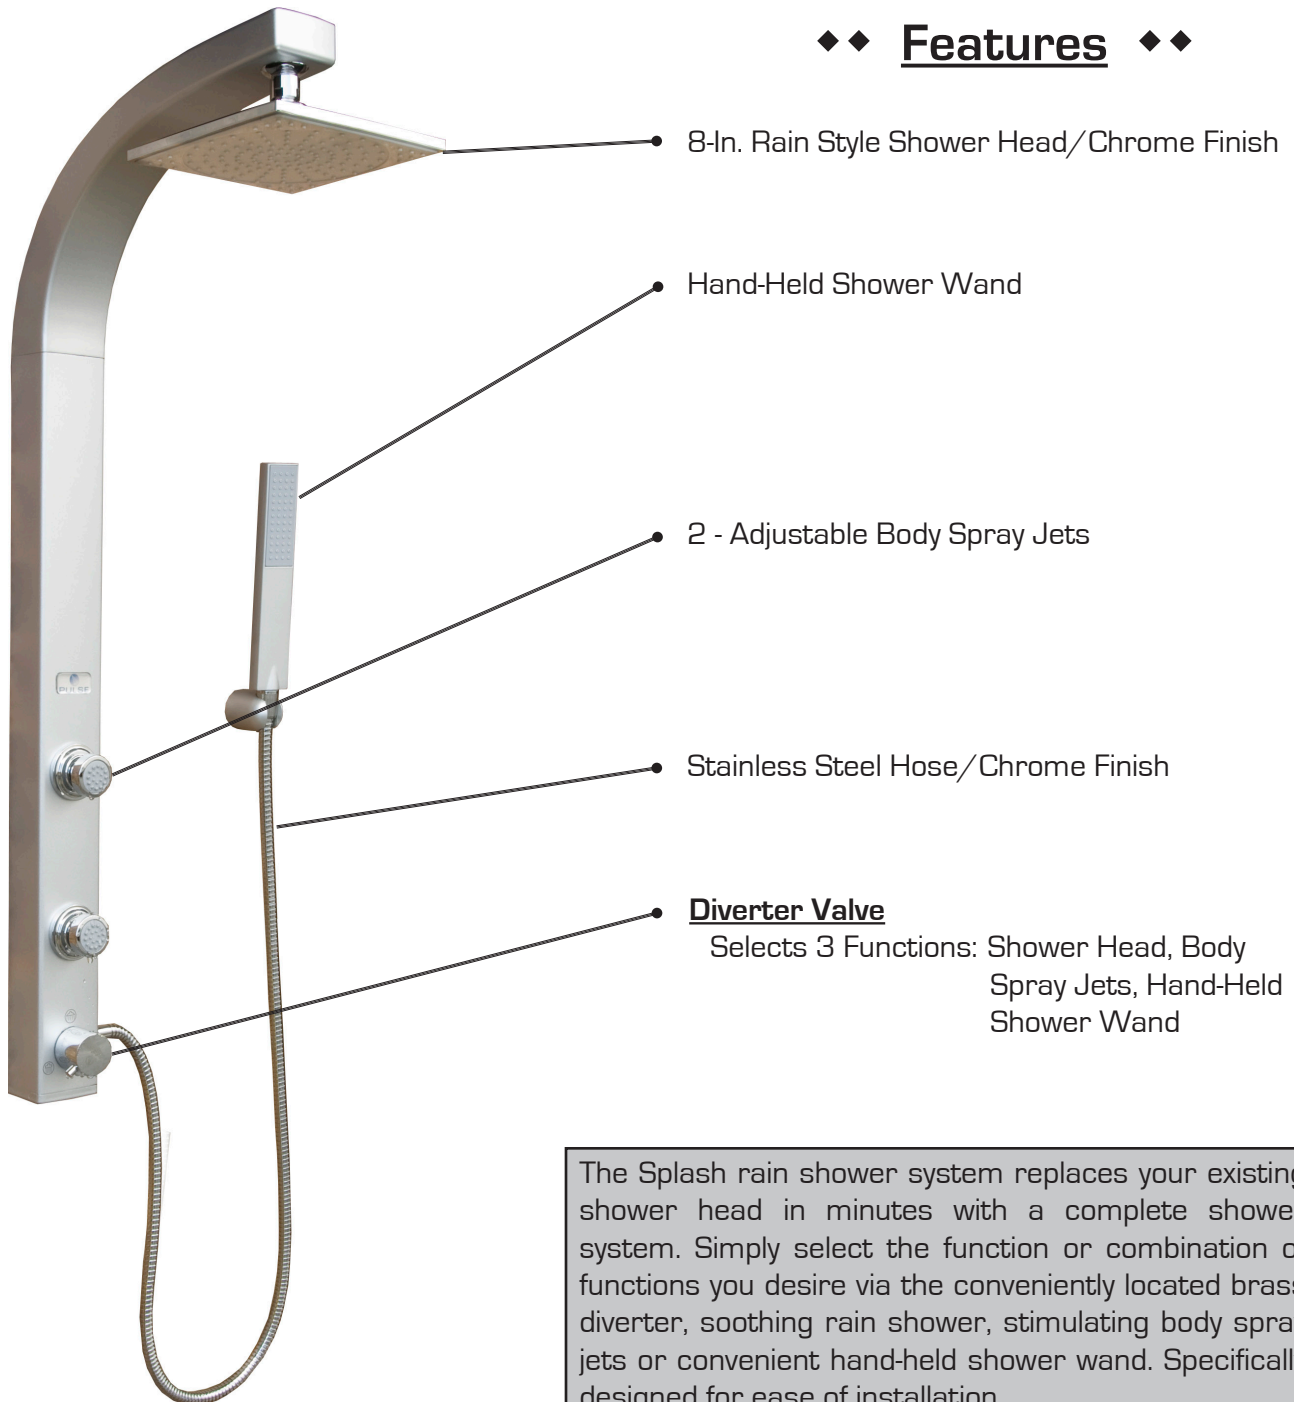

## Splash Shower System Model # 1020S / 1020B

### ◆◆ Features ◆◆

The Splash rain shower system replaces your existing shower head in minutes with a complete shower system. Simply select the function or combination of functions you desire via the conveniently located brass diverter, soothing rain shower, stimulating body spray jets or convenient hand-held shower wand. Specifically designed for ease of installation.