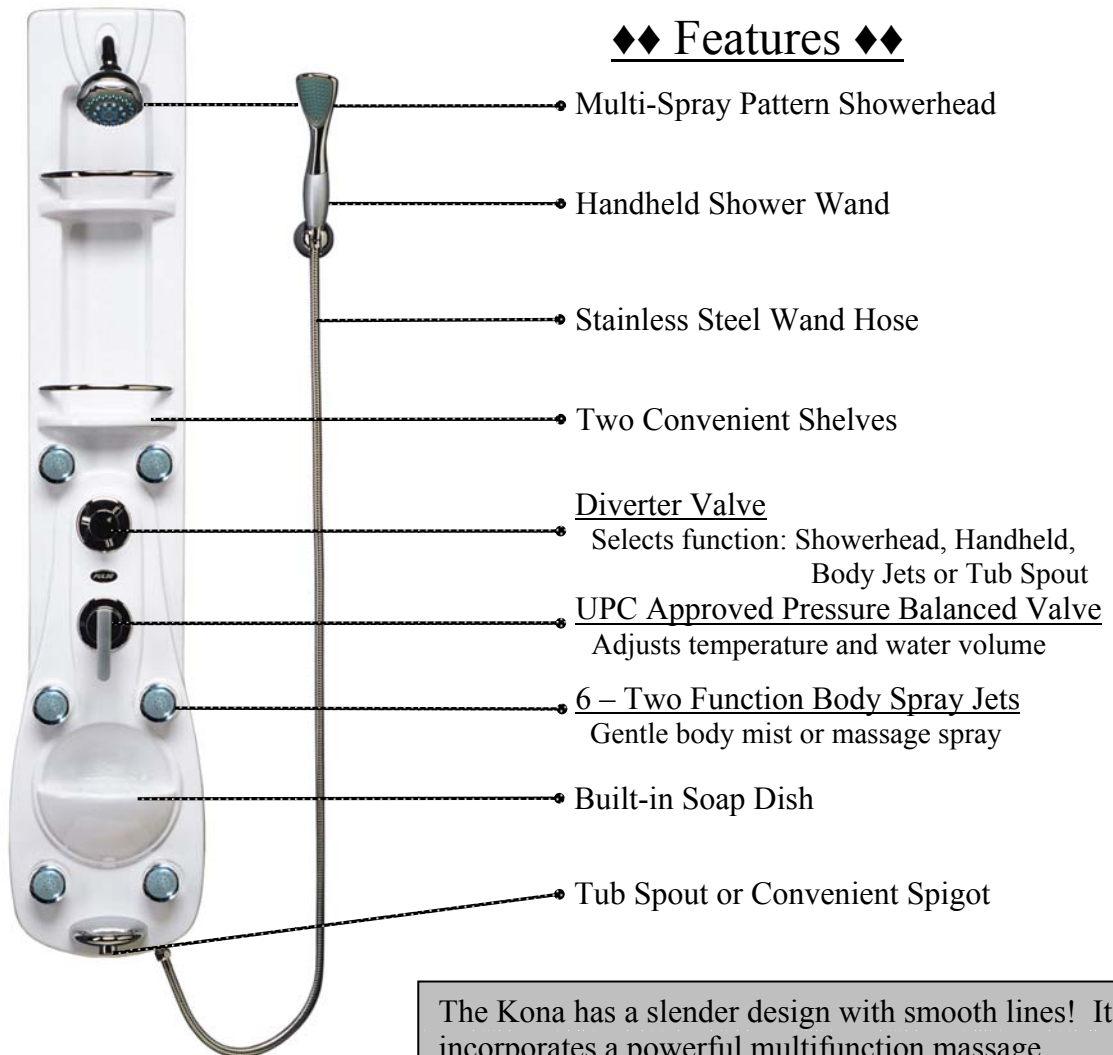

PULSE

SHOWERS PAS

Kona Model #1005

◆◆ Features ◆◆

The Kona has a slender design with smooth lines! It incorporates a powerful multifunction massage showerhead, six two-function body sprays, elegant handheld showerhead and tub spout. The acrylic finish with built-in shelves and soap dish combine for good looks and superior versatility.